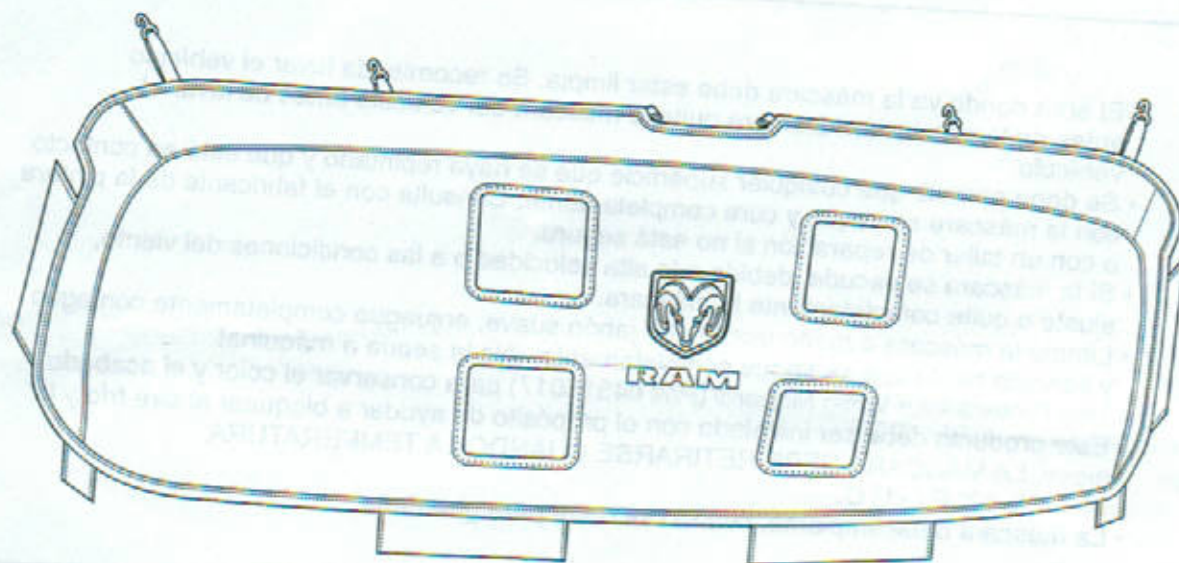

## Winter Front Cover

**GB**

INSTALLATION INSTRUCTIONS

WINTER FRONT COVER

**E**

INSTRUCCIONES DE MONTAJE

MÁSCARA DELANTERA PARA INVIERNO

**F**

NOTICE DE MONTAGE

HOUSSE D'HIVER À L'AVANT

**GB** Nylon pry tool

**E** Herramienta de palanca de nailon

**F** Outil levier en nylon

**A**

**GB** Install side pads by folding pads back behind grill and headlights, pushing pads down on each side one or two inches at a time, until they bottom out against bumper. Note: To avoid damage when removing, slide cover up from behind headlights before detaching pads.