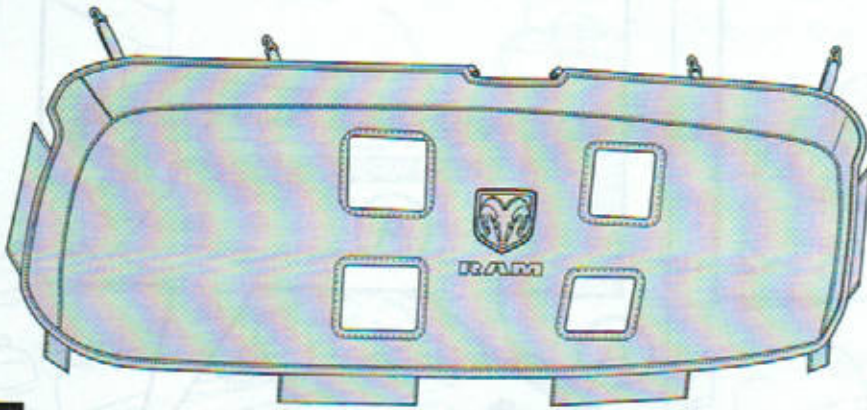

## Winter Front Cover

**GB**

INSTALLATION INSTRUCTIONS

WINTER FRONT COVER

**E**

INSTRUCCIONES DE MONTAJE

MÁSCARA DELANTERA PARA INVIERNO

**F**

NOTICE DE MONTAGE

HOUSSE D'HIVER À L'AVANT

**GB** Nylon pry tool

**E** Herramienta de palanca de nailon

**F** Outil levier en nylon

**A**

**GB** Install side pads by folding pads back behind grill and headlights, pushing pads down on each side one or two inches at a time, until they bottom out against bumper. Note: To avoid damage when removing, slide cover up from behind headlights before detaching pads.